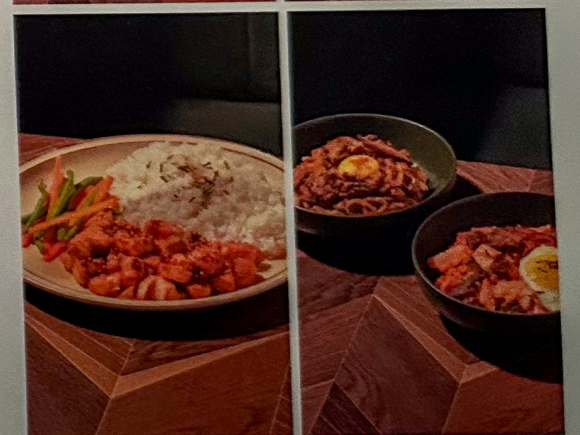

WHOLESOME DELIGHTS

- Granola and Yogurt.....399
- WACo Pancake.....279
  Our signature 10-inch golden-brown pancake
- WACo Pancake with Bacon 359
- WACo Pancake with Boneless Fried Chicken.....399
- WACo Pancake with Premium Vienna Sausage.....589

RICE BOWLS

- Kimchi Fried Rice 489
- Beef Gyudon 499
- Salmon Salpicao 589

*Upgrade - Shirataki Rice +79

SOUPS & SALADS

- Tomato Soup 349
  Best paired with our Grilled Cheese Sandwich!
- Balsamic Caesar Salad.....299
  ADD ON: Grilled Chicken (150g) +189

PASTAS

- Kimchi Pasta 389
- Squid Ink Pasta.....389
- Mom's Lasagna.....439
- Creamy Beef Stroganoff.....469
- Truffle Pasta.....499
- Creamy Pesto 389
- Spag Bolognese.....399

BURGERS & SANDWICHES

- Fried Chicken Burger.....459
- Smashed Beef Burger.....479
- Egg on Whole Wheat.....229
- Tuna on Whole Wheat.....229
- Chicken on Whole Wheat....239
- Grilled Cheese.....349
  Best paired with Tomato Soup!
- Egg Croissant.....319
- Tuna Croissant.....319
- Chicken Croissant.....329

STARTERS

- Onion Rings.....259
- Potato Crunchies.....299
- Fish Poppers.....349
- Cajun Chicken Poppers.....449
- Hand Cut Fries.....369
- Shrimp Tacos.....339

FLATBREADS

- 4 Cheese Pizza 529
- Chorizo Pizza 599
- Truffle Pizza.....899
- Chicken Pesto Pizza 639

DESSERTS

- Affogato.....189
- Salted Caramel Banana Crumble.....219
- Mango Sticky Rice 299

PASTRIES

Available on Display.

A 5% service charge benefits our dedicated staff for dine-in experience. If service is short, it's your call to remove it. Thank you for being part of our journey!

whataboutcoffeeph

Best Seller Must Try

Prices are inclusive of 12% VAT and subject to change based on availability and market prices