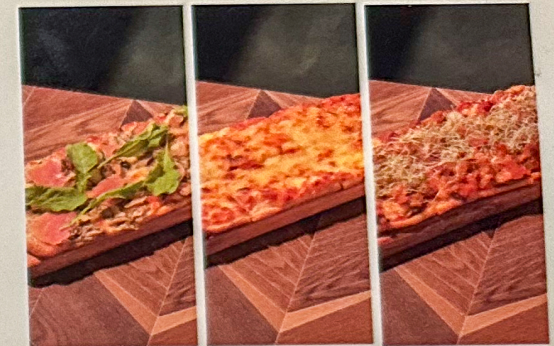

STARTERS

- Onion Rings.....259
- Potato Crunchies.....299
-  Fish Poppers.....349
-  Cajun Chicken Poppers.....449
-  Hand Cut Fries.....369
-  Shrimp Tacos.....339

FLATBREADS

-  4 Cheese Pizza529
-  Chorizo Pizza599
-  Truffle Pizza.....899
-  Chicken Pesto Pizza639

DESSERTS

- Affogato.....189
-  Salted Caramel Banana Crumble.....219
- Mango Sticky Rice299

PASTRIES

Available on Display.

A 5% service charge benefits our dedicated staff for dine-in experience. If service is short, it's your call to remove it. Thank you for being part of our journey!