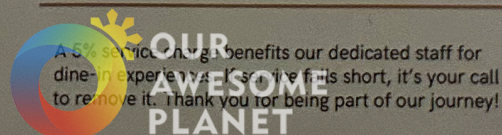

DESSERTS

- Affogato.....189
-  Salted Caramel Banana Crumble.....219
- Mango Sticky Rice299

PASTRIES

Available on Display.

A 5% service charge benefits our dedicated staff for dine-in experience. If service is short, it's your call to remove it. Thank you for being part of our journey!